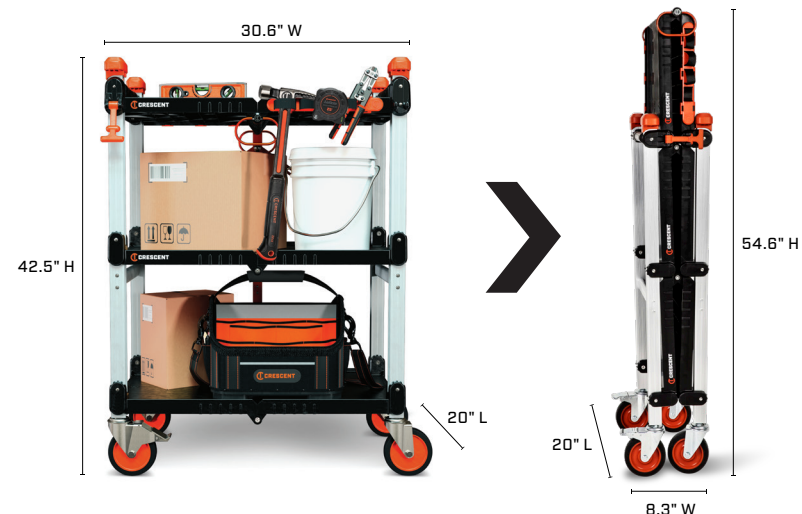

**HOLDS WHERE YOU NEED IT
FOLDS WHEN YOU DON'T**

CRESCENT
SITERUNNER

**FOLDING
JOBSITE CART**

CRESCENT SITERUNNER

FOLDING JOBSITE CART

KEEP YOUR JOBS MOVING.

The Crescent SITERUNNER Cart is the ultimate job site companion, keeping tools and materials right where you need them—always within arm's reach. With a 300 lb. capacity, this cart isn't just for storage—you can move with the load, keeping your workflow uninterrupted. And when the job's done, simply fold it up and carry it back to your vehicle with the convenient carry strap. More tools, less hassle—work smarter with the SITERUNNER Cart!

Versatile Palm Grip

Optimized control and maneuverability. Doubles as hanging notch for tool belt, jacket, hard hat, etc.

T-Lock

For secure storage between jobs

Tradesmen Work Shelf

Shelf geometry optimized for tradesmen end use applications

Lift Handle

Enables lifting over small objects on the jobsite

Tool Strap

Looped webbing for convenient tool storage and quick access

Carry Handle

Durable handle supports easy transport

HOLDS
up to
300 lbs
136 kg

100 lb. capacity per shelf [300 lb. total]

HOLDS AND FOLDS

The Crescent SITERUNNER Cart is designed for easy storage between jobs, freeing up valuable space in your packed truck. Compact when stored but expands in action to offer ample space for your essential tools and materials. Engineered for rugged worksites, this cart keeps up with the demands of busy jobs—so you can focus on getting the work done.