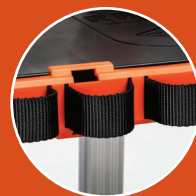

**HOLDS WHERE YOU NEED IT
FOLDS WHEN YOU DON'T**

CRESCENT
SITERUNNER

**FOLDING
JOBSITE CART**

CRESCENT SITERUNNER

FOLDING JOBSITE CART

KEEP YOUR JOBS MOVING.

The Crescent SITERUNNER Cart is the ultimate job site companion, keeping tools and materials right where you need them—always within arm's reach. With a 300 lb. capacity, this cart isn't just for storage—you can move with the load, keeping your workflow uninterrupted. And when the job's done, simply fold it up and carry it back to your vehicle with the convenient carry strap. More tools, less hassle—work smarter with the SITERUNNER Cart!

Versatile Palm Grip

Optimized control and maneuverability. Doubles as hanging notch for tool belt, jacket, hard hat, etc.

T-Lock

For secure storage between jobs

Tradesmen Work Shelf

Shelf geometry optimized for tradesmen end use applications

Lift Handle

Enables lifting over small objects on the jobsite

Tool Strap

Looped webbing for convenient tool storage and quick access

Carry Handle

Durable handle supports easy transport

HOLDS
up to
300 lbs
136 kg

EASILY LIFTS INTO VEHICLE

PREMIUM MERCHANDISING OPTIONS

◀ **Lenticular Sign**
Custom fixture allows SITERUNNER to collapse and expand without removing the POP and features a lenticular sign that shifts at different angles.